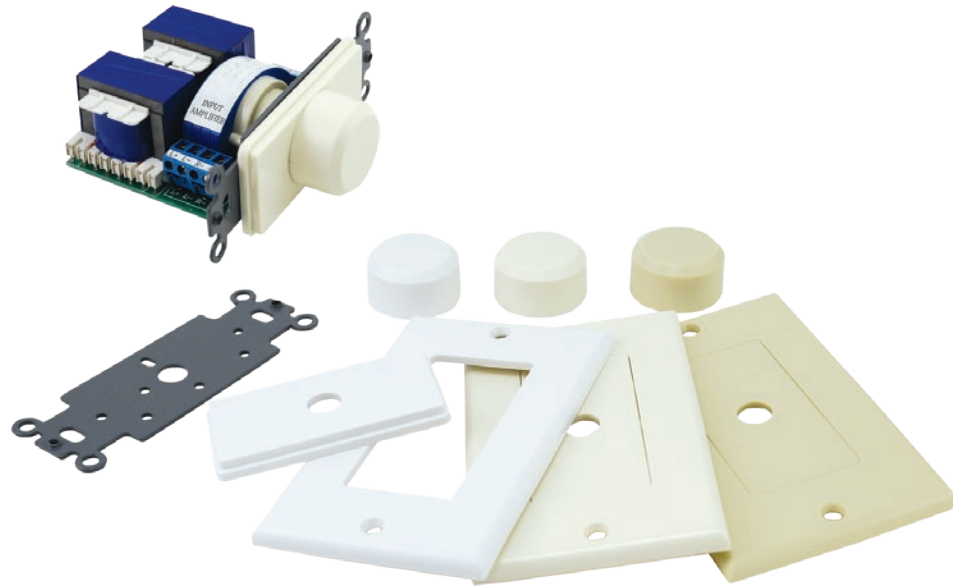

IN WALL VOLUME CONTROL

Ethereal

CELEBRATING
75
YEARS
OF INNOVATION

VC700 IN WALL VOLUME CONTROL

 **SALES**
386-255-0234

- Features selectable impedance settings at 2X, 4X and 8X
- Contains white, ivory and bone colored wall plates
- Installs in either standard single plate or decorator style applications