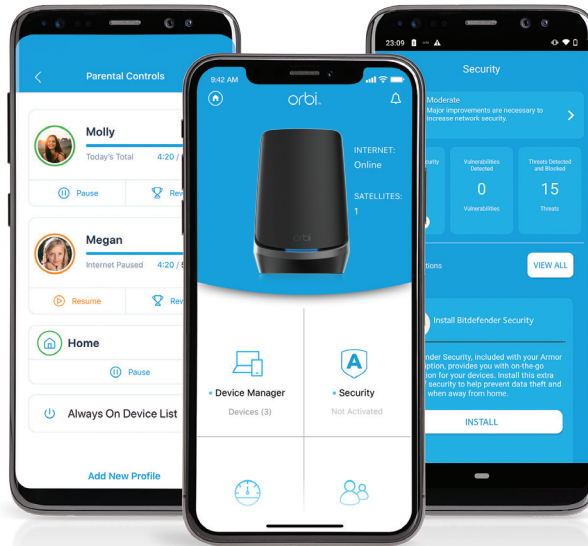

Orbi Quad-Band WiFi 6E Mesh System - Black Edition

Data Sheet

RBKE963B

Orbi App

Use the Orbi app to easily setup, monitor and manage your Orbi WiFi.

NETGEAR Smart Parental Controls™ help you remotely manage your kids' time and content online across their connected devices.

For more information visit www.netgear.com/spc.

NETGEAR Armor™ powered by **Bitdefender®** provides best-in-class anti-virus, anti-malware and data protection for your smart devices, smartphones, and computers.

For more information visit www.netgear.com/armor.