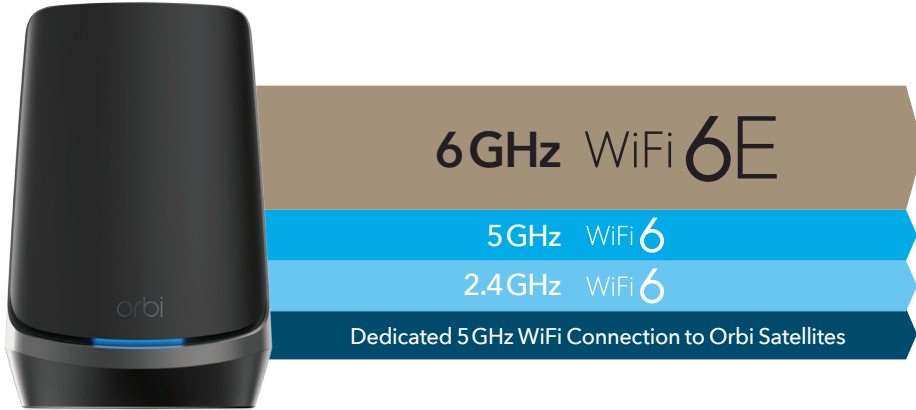

WiFi Everywhere.

Work, stream and game from anywhere. Orbi Quad-band Mesh WiFi delivers top speeds to every corner of your home. Expand coverage as you please by adding another satellite.

Get All of Your Internet Speed.

With Multi-Gigabit wired & WiFi speeds, this quad-band Orbi system delivers superfast WiFi to all your devices. Get the download speeds you pay for and be ready for an even faster future.

It's Easy.

With the Orbi app you are setup and enjoying your new Orbi WiFi in minutes.

Orbi Quad-Band WiFi 6E Mesh System - Black Edition

Data Sheet

RBKE963B

WiFi 6E added to award-winning Orbi Tri-band Mesh Technology creates an unmatched quad-band WiFi experience. WiFi 6E devices use this ultra-fast band, enabling improved speed & performance for connected devices.

House Diagram

Orbi Quad-Band WiFi 6E Mesh System - Black Edition

Data Sheet

RBKE963B

Orbi App

Use the Orbi app to easily setup, monitor and manage your Orbi WiFi.

NETGEAR Smart Parental Controls™ help you remotely manage your kids' time and content online across their connected devices.