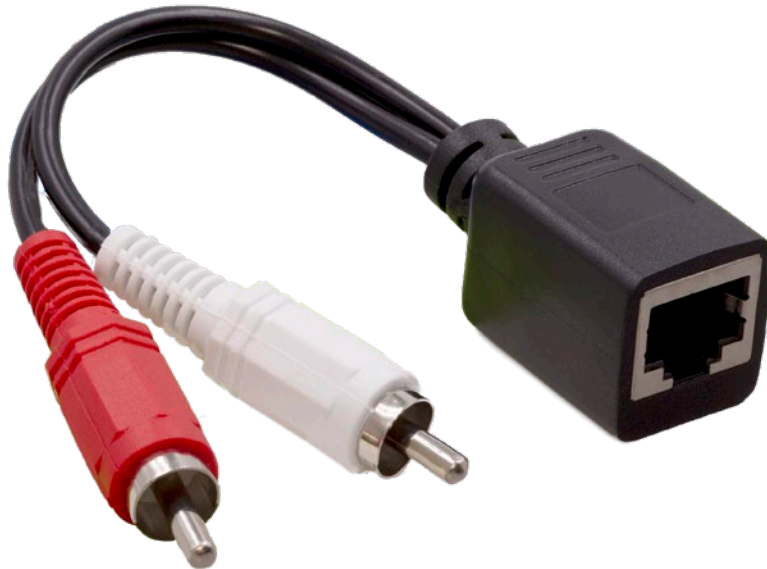

STEREO RCA OVER CAT5 EXTENDER

Ethereal

CELEBRATING
75
YEARS
OF INNOVATION

CS-C5RCA STEREO RCA OVER CAT5 EXTENDER

SALES

386-255-0234

- Extends up to 150'
- RCA (L/R) to RJ45 connector
- 1 Pack