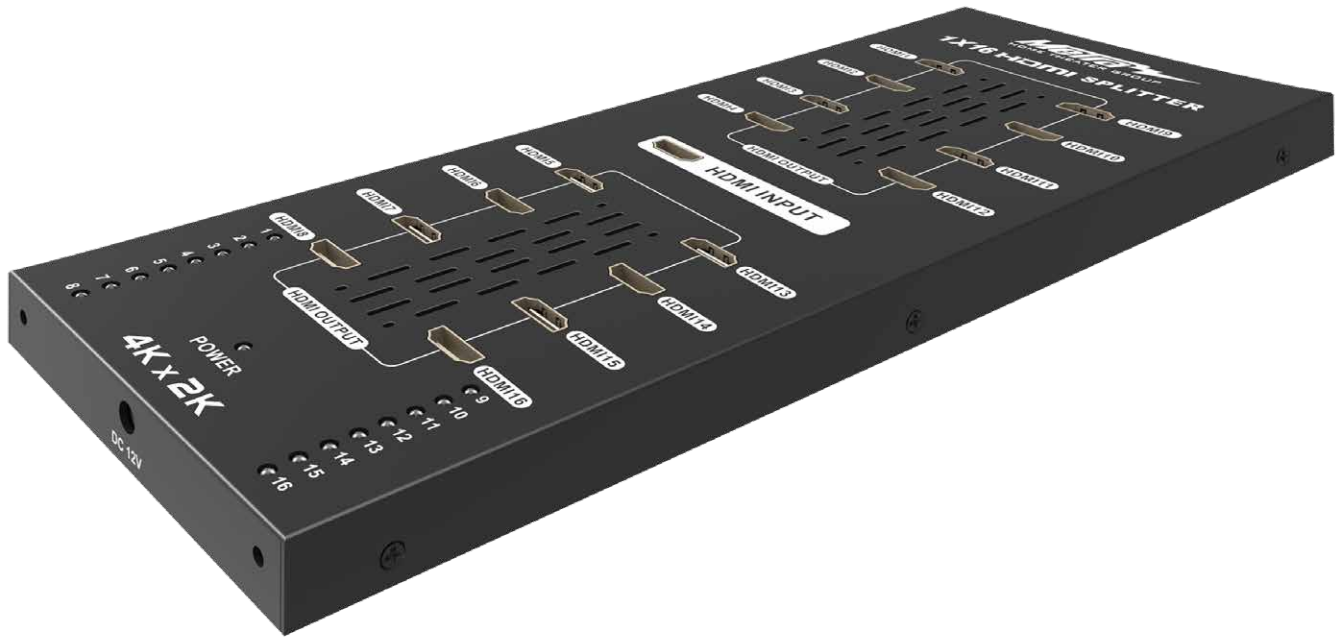

1X16 HDMI® SPLITTER

Metra
HOME THEATER GROUP

CELEBRATING
70
YEARS
OF INNOVATION

CS-1X16HDMSP3 1X16 HDMI® SPLITTER

 SALES 386-255-0234

PRODUCT OVERVIEW

Supporting the HDCP 2.2 and 4K distribution needs of the large residential and commercial HDMI installations the CS-1X16HDMSP3 handle any Consumer Electronic Source Bandwidth up to and including 10 Gbps. LED indicators let you know that there is communication between the CS-1X16HDMSP3 and the display.

- Distribute 1 HDMI source to 16 HDMI displays
- Resolution supported: up to 4K @ 60Hz
- HDCP 1.3 compliant
- Wall mountable

www.MetraHomeTheater.com
386-255-0234 | TECH 386-492-8584
© COPYRIGHT 2020 METRA ELECTRONICS CORPORATION 10/18