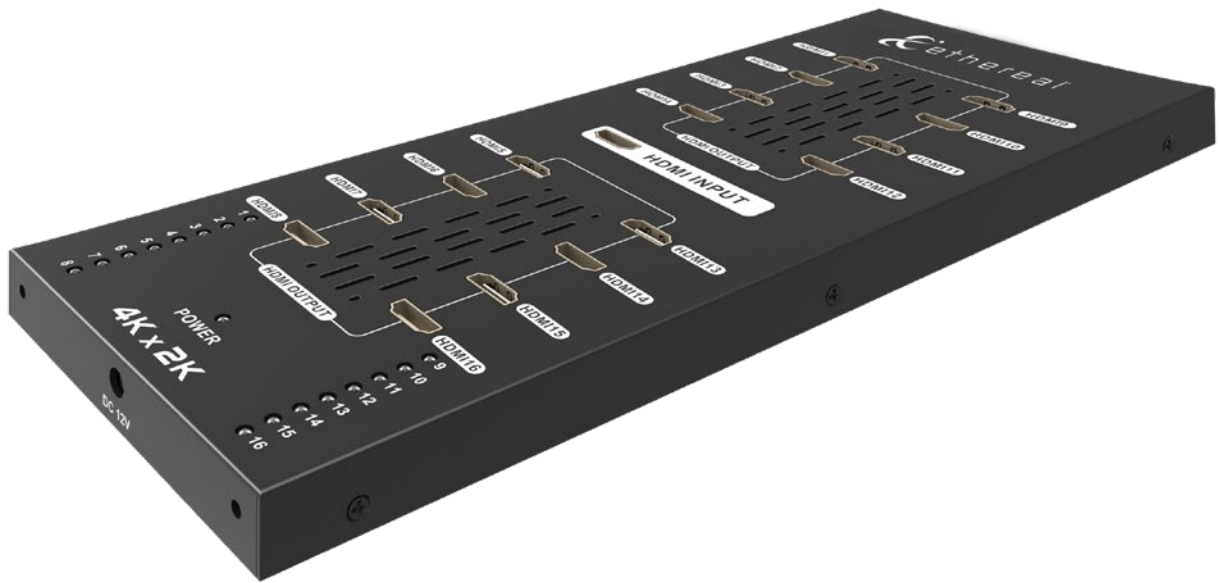

1X16 HDMI® SPLITTER

Ethereal

CELEBRATING
75
YEARS
OF INNOVATION

CS-1X16HDMSPL 1X16 HDMI® SPLITTER

 SALES

386-255-0234

PRODUCT OVERVIEW

Supporting the HDCP 2.2 and 4K distribution needs of the large residential and commercial HDMI installations the CS-1X16HDMSPL handle any Consumer Electronic Source Bandwidth up to and including 10 Gbps. LED indicators let you know that there is communication between the CS-1X16HDMSPL3 and the display.

- Distribute 1 HDMI source to 16 HDMI displays
- Resolution supported: up to 4K @ 60Hz
- HDCP 1.3 compliant
- Wall mountable